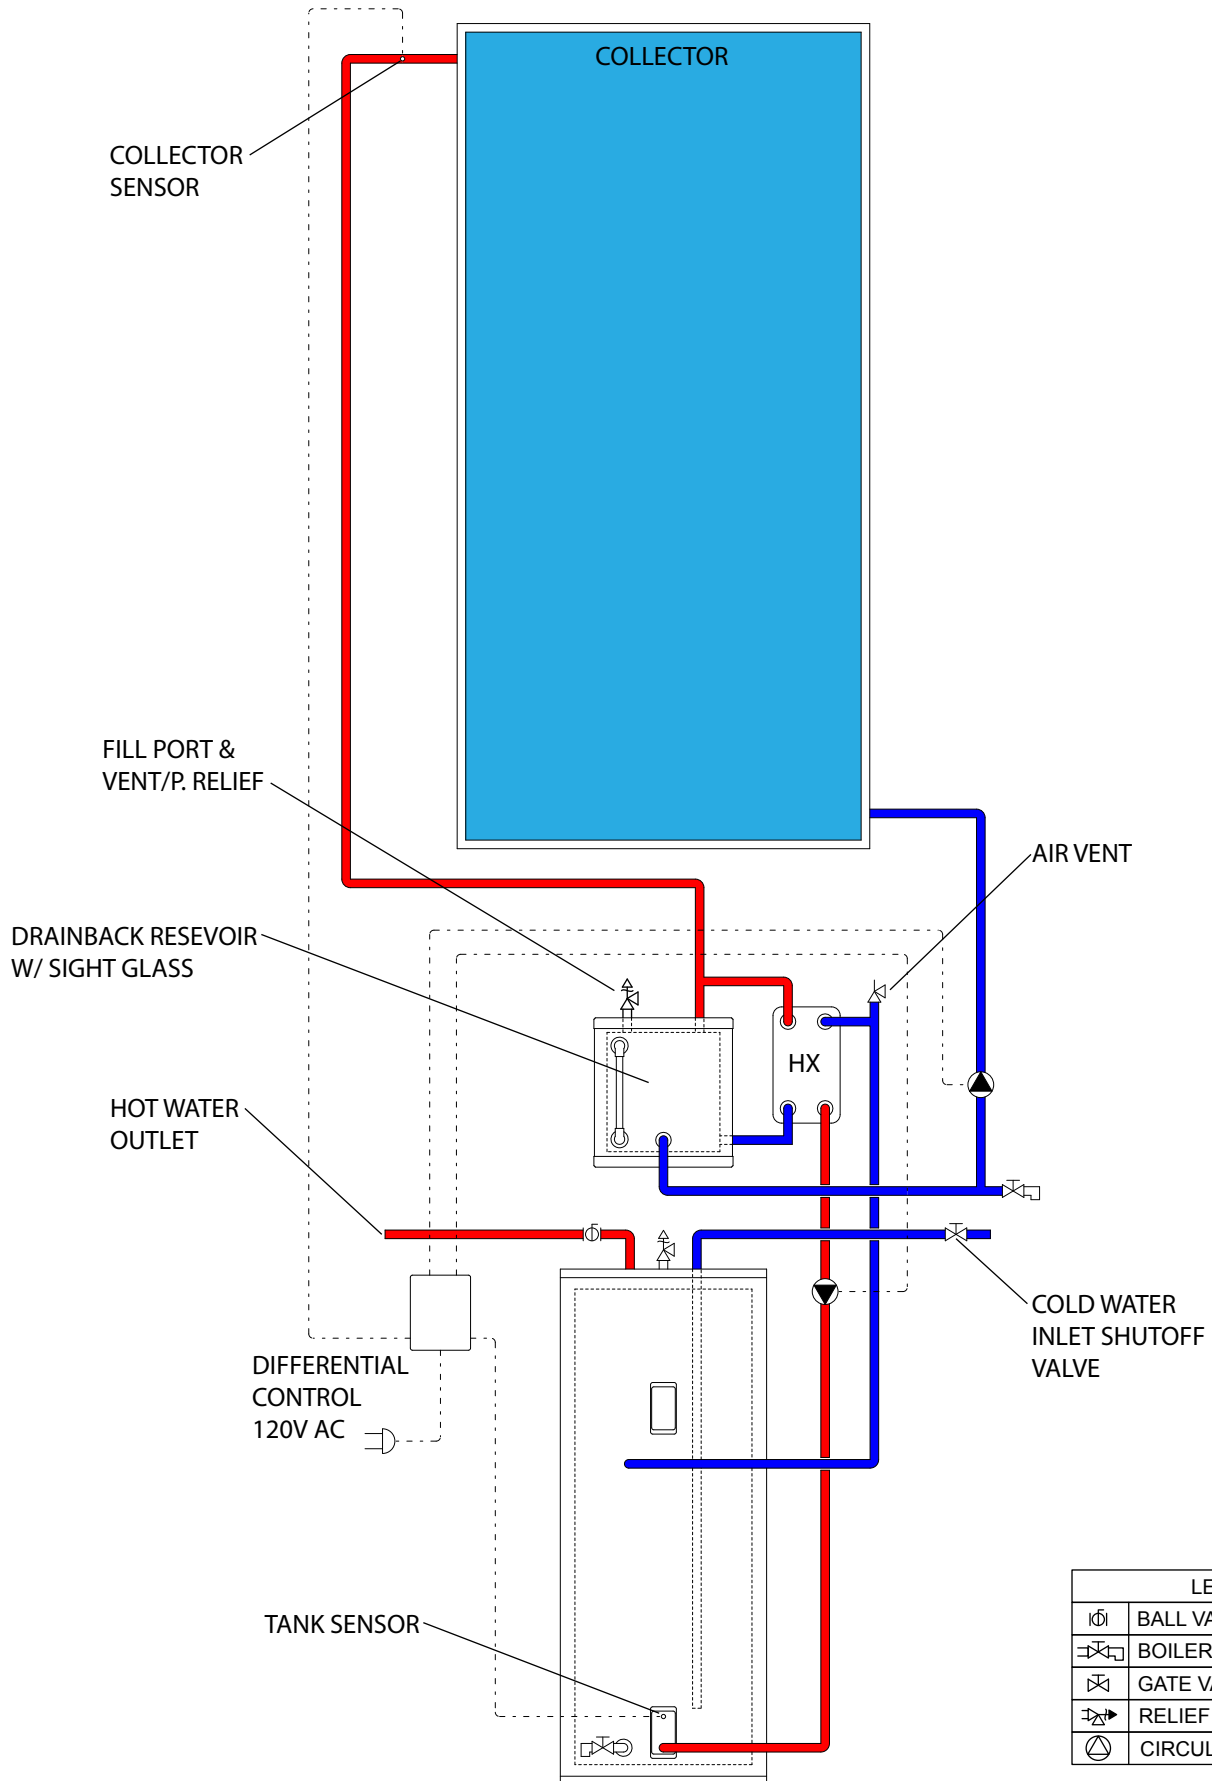

DOMESTIC SOLAR WATER HEATING SYSTEMS

LEGEND	
	BALL VALVE
	BOILER DRAIN (VALVE)
	GATE VALVE
	RELIEF VALVE (SPECIFY)
	CIRCULATION PUMP